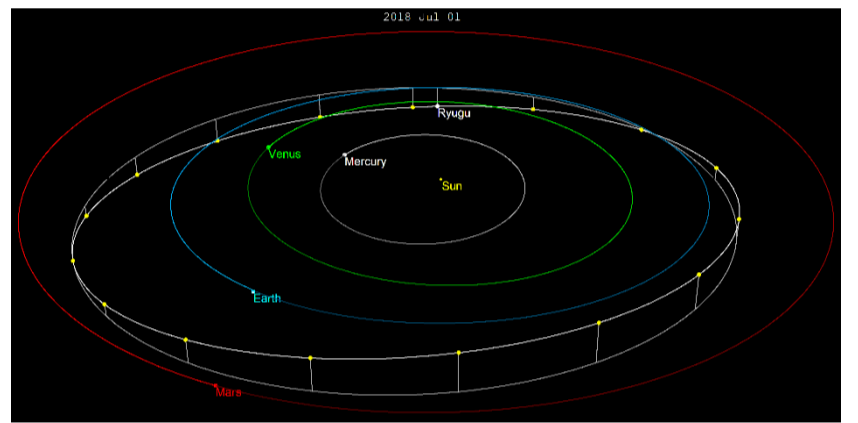

Do You Know Hayabusa 2?

はやぶさ2知っている？

Hayabusa 2 went to 162173 Ryugu (an asteroid).

Hayabusa 2 collected soil from 162173 Ryugu.

On December 6th, 2020 Hayabusa 2 will land in Woomera, Australia.

Visit www.hayabusa2.jaxa.jp and www.twitter.com/haya2kun to learn more.

Important Words - 重要な言葉						
asteroid	collected	soil	will land	December	space agency	learn more
小惑星	掻き集める	土	着陸でしょう	12月	宇宙機関	もっと詳しく知る